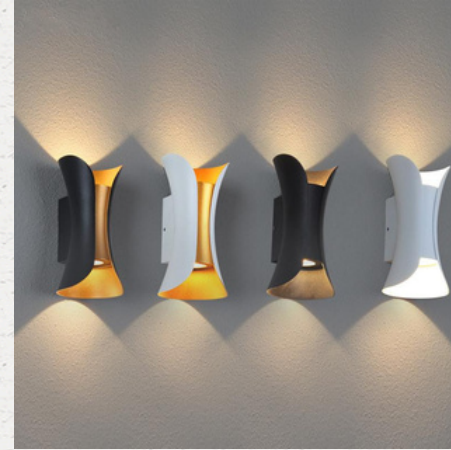

BD0465

KV-1210

KV-1210

BD-0903-77

D311

BD-0904-77

Led wall lamp

BD1211